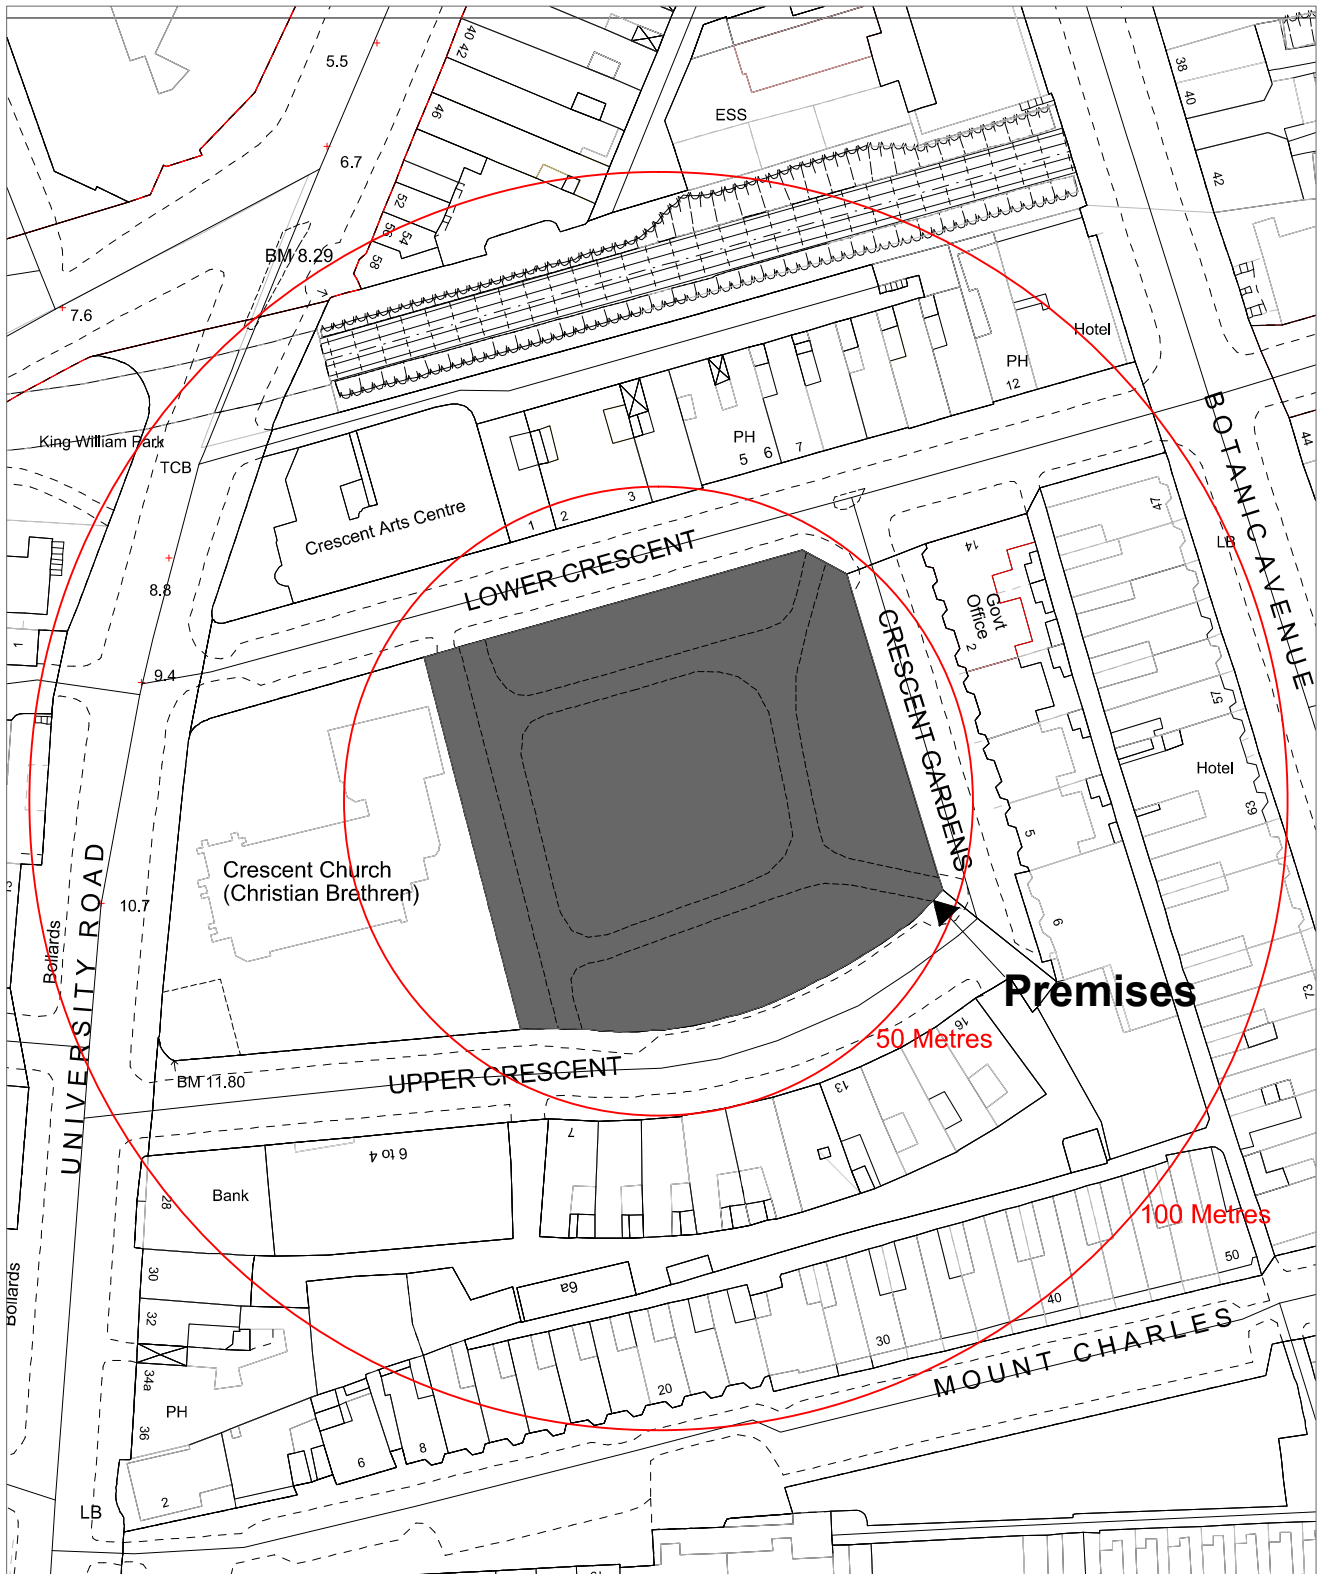

Building Control Service

Appendix 2

DRAWN BY MT
DATE 02/08/2016

Crescent Park
Crescent Gardens

SCALE 1:1250